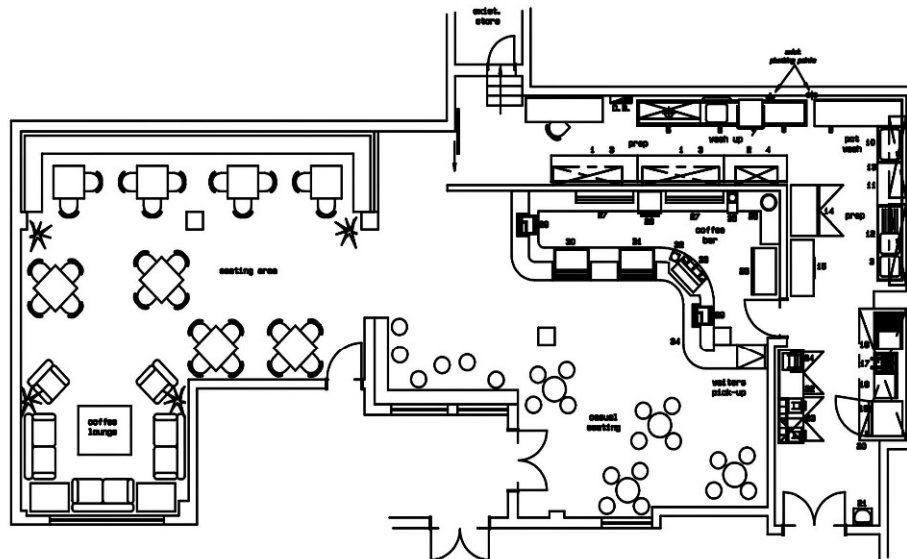

MBSA – East London Coffee Shop Plan View