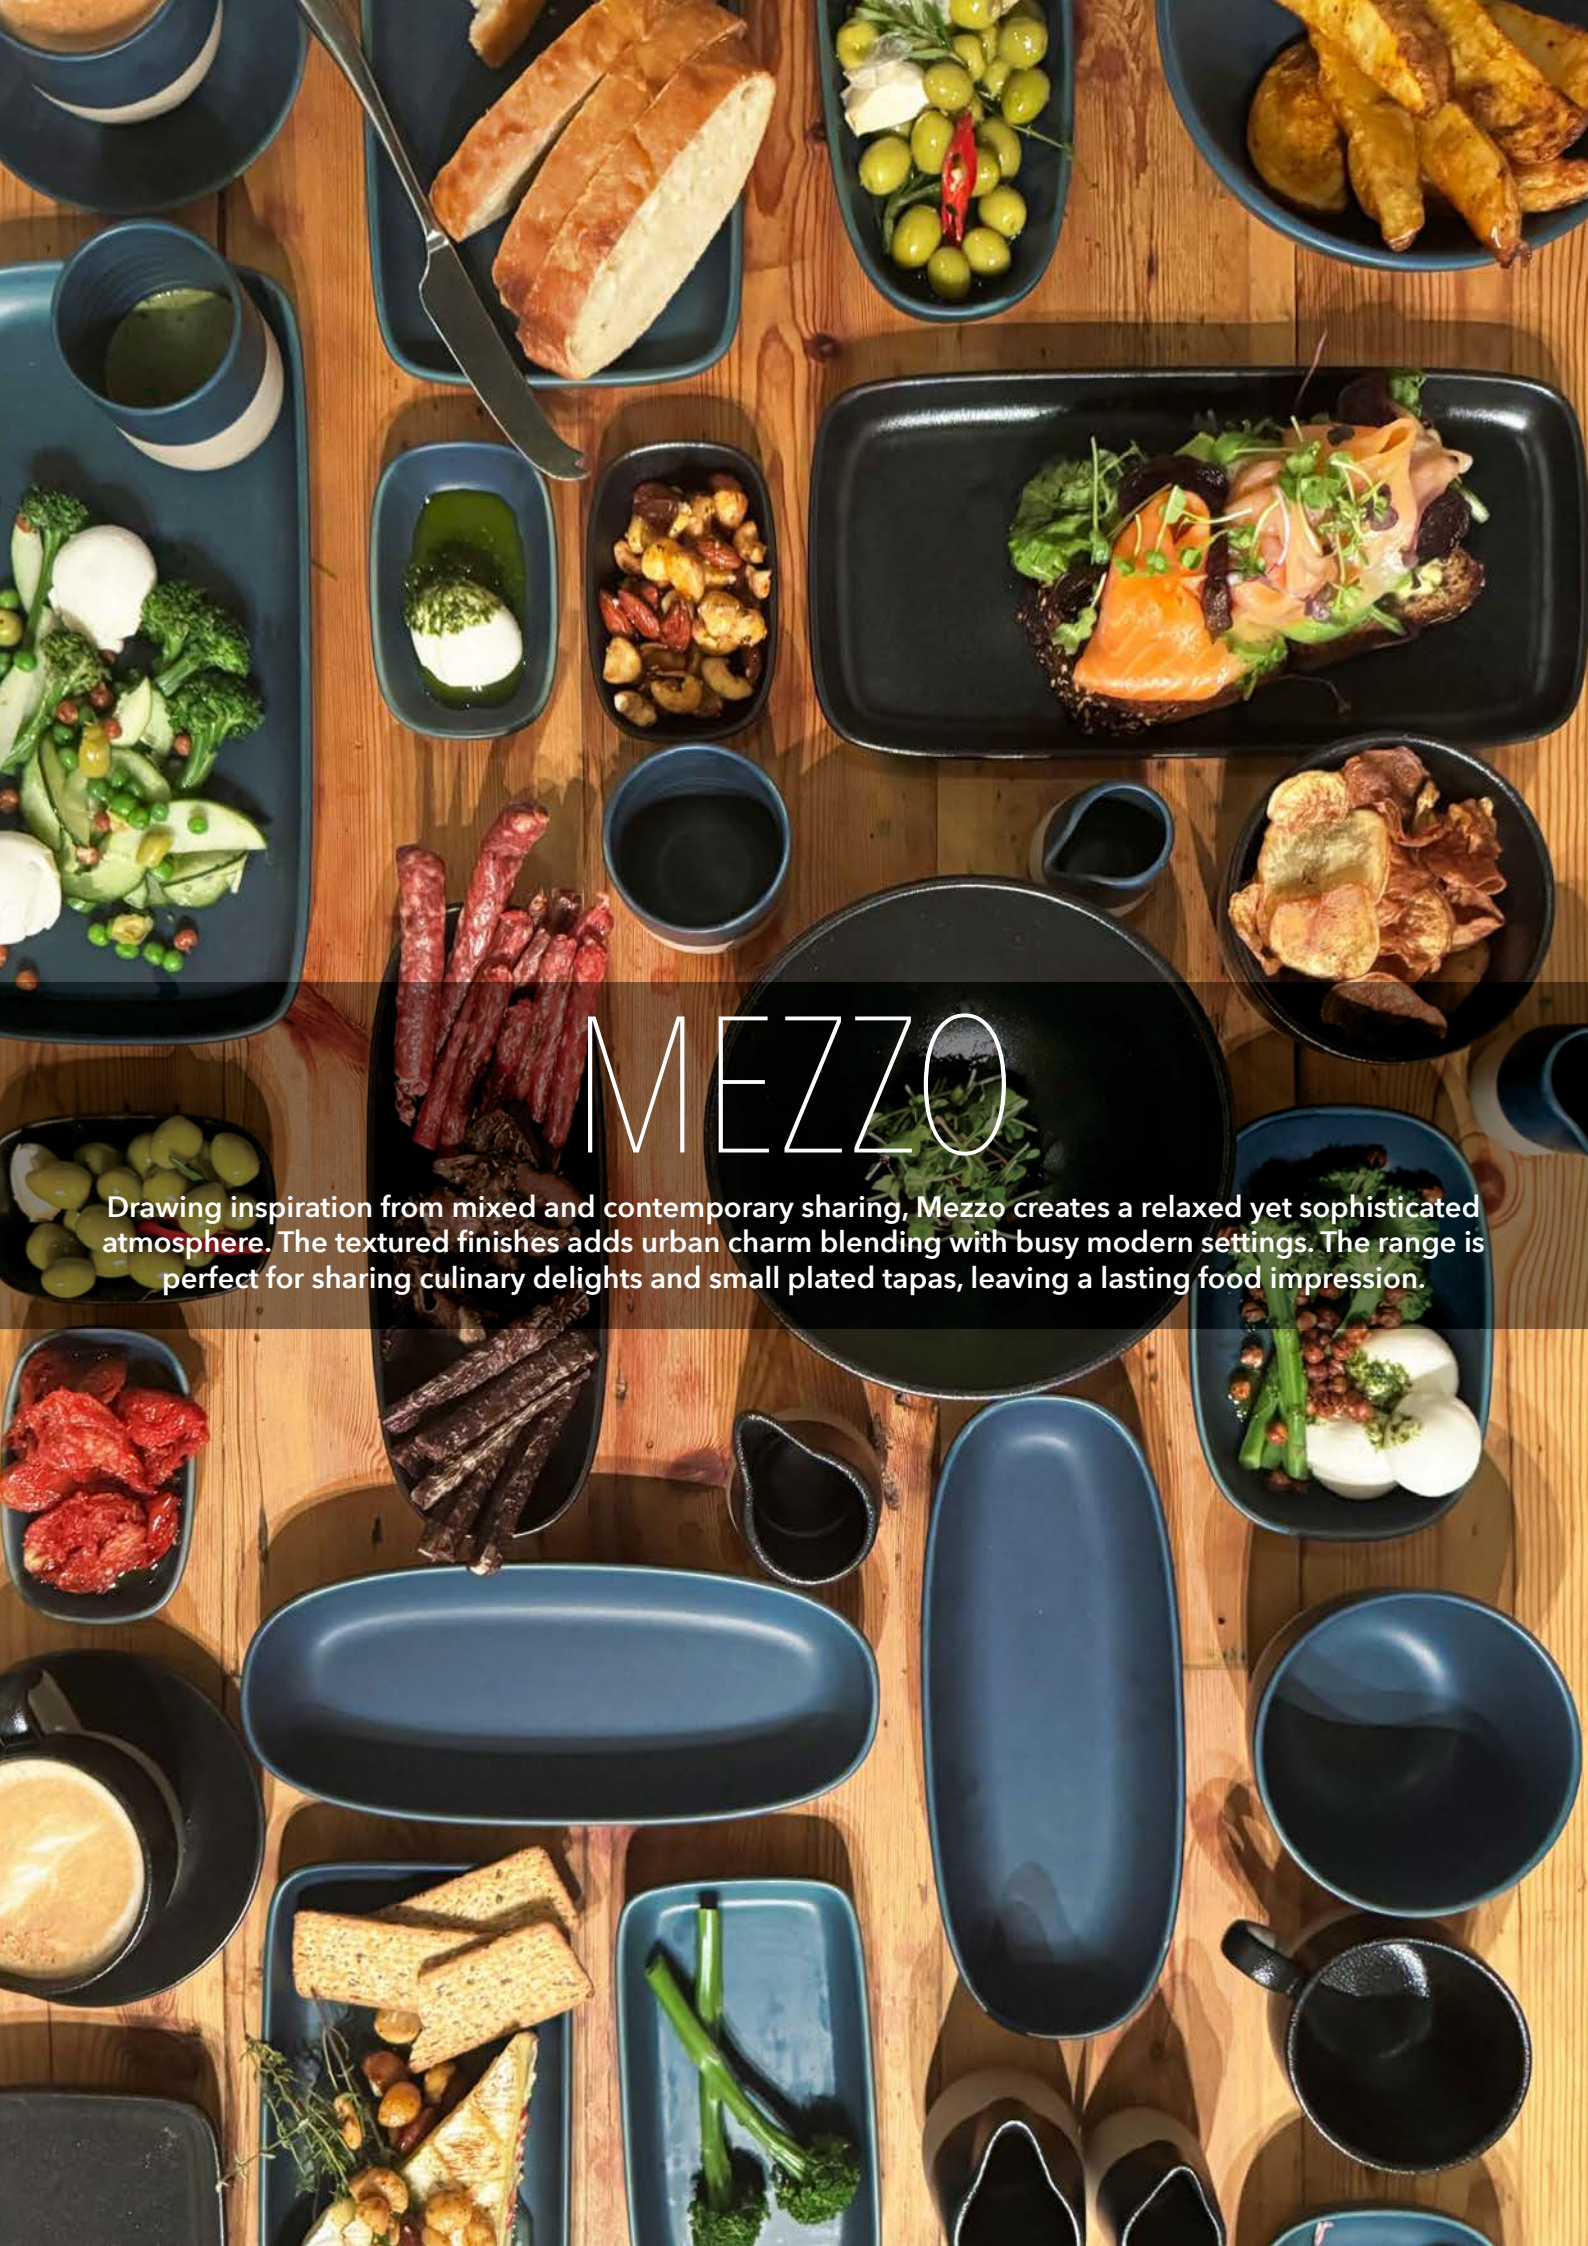

# MEZZO

Drawing inspiration from mixed and contemporary sharing, Mezzo creates a relaxed yet sophisticated atmosphere. The textured finishes adds urban charm blending with busy modern settings. The range is perfect for sharing culinary delights and small plated tapas, leaving a lasting food impression.