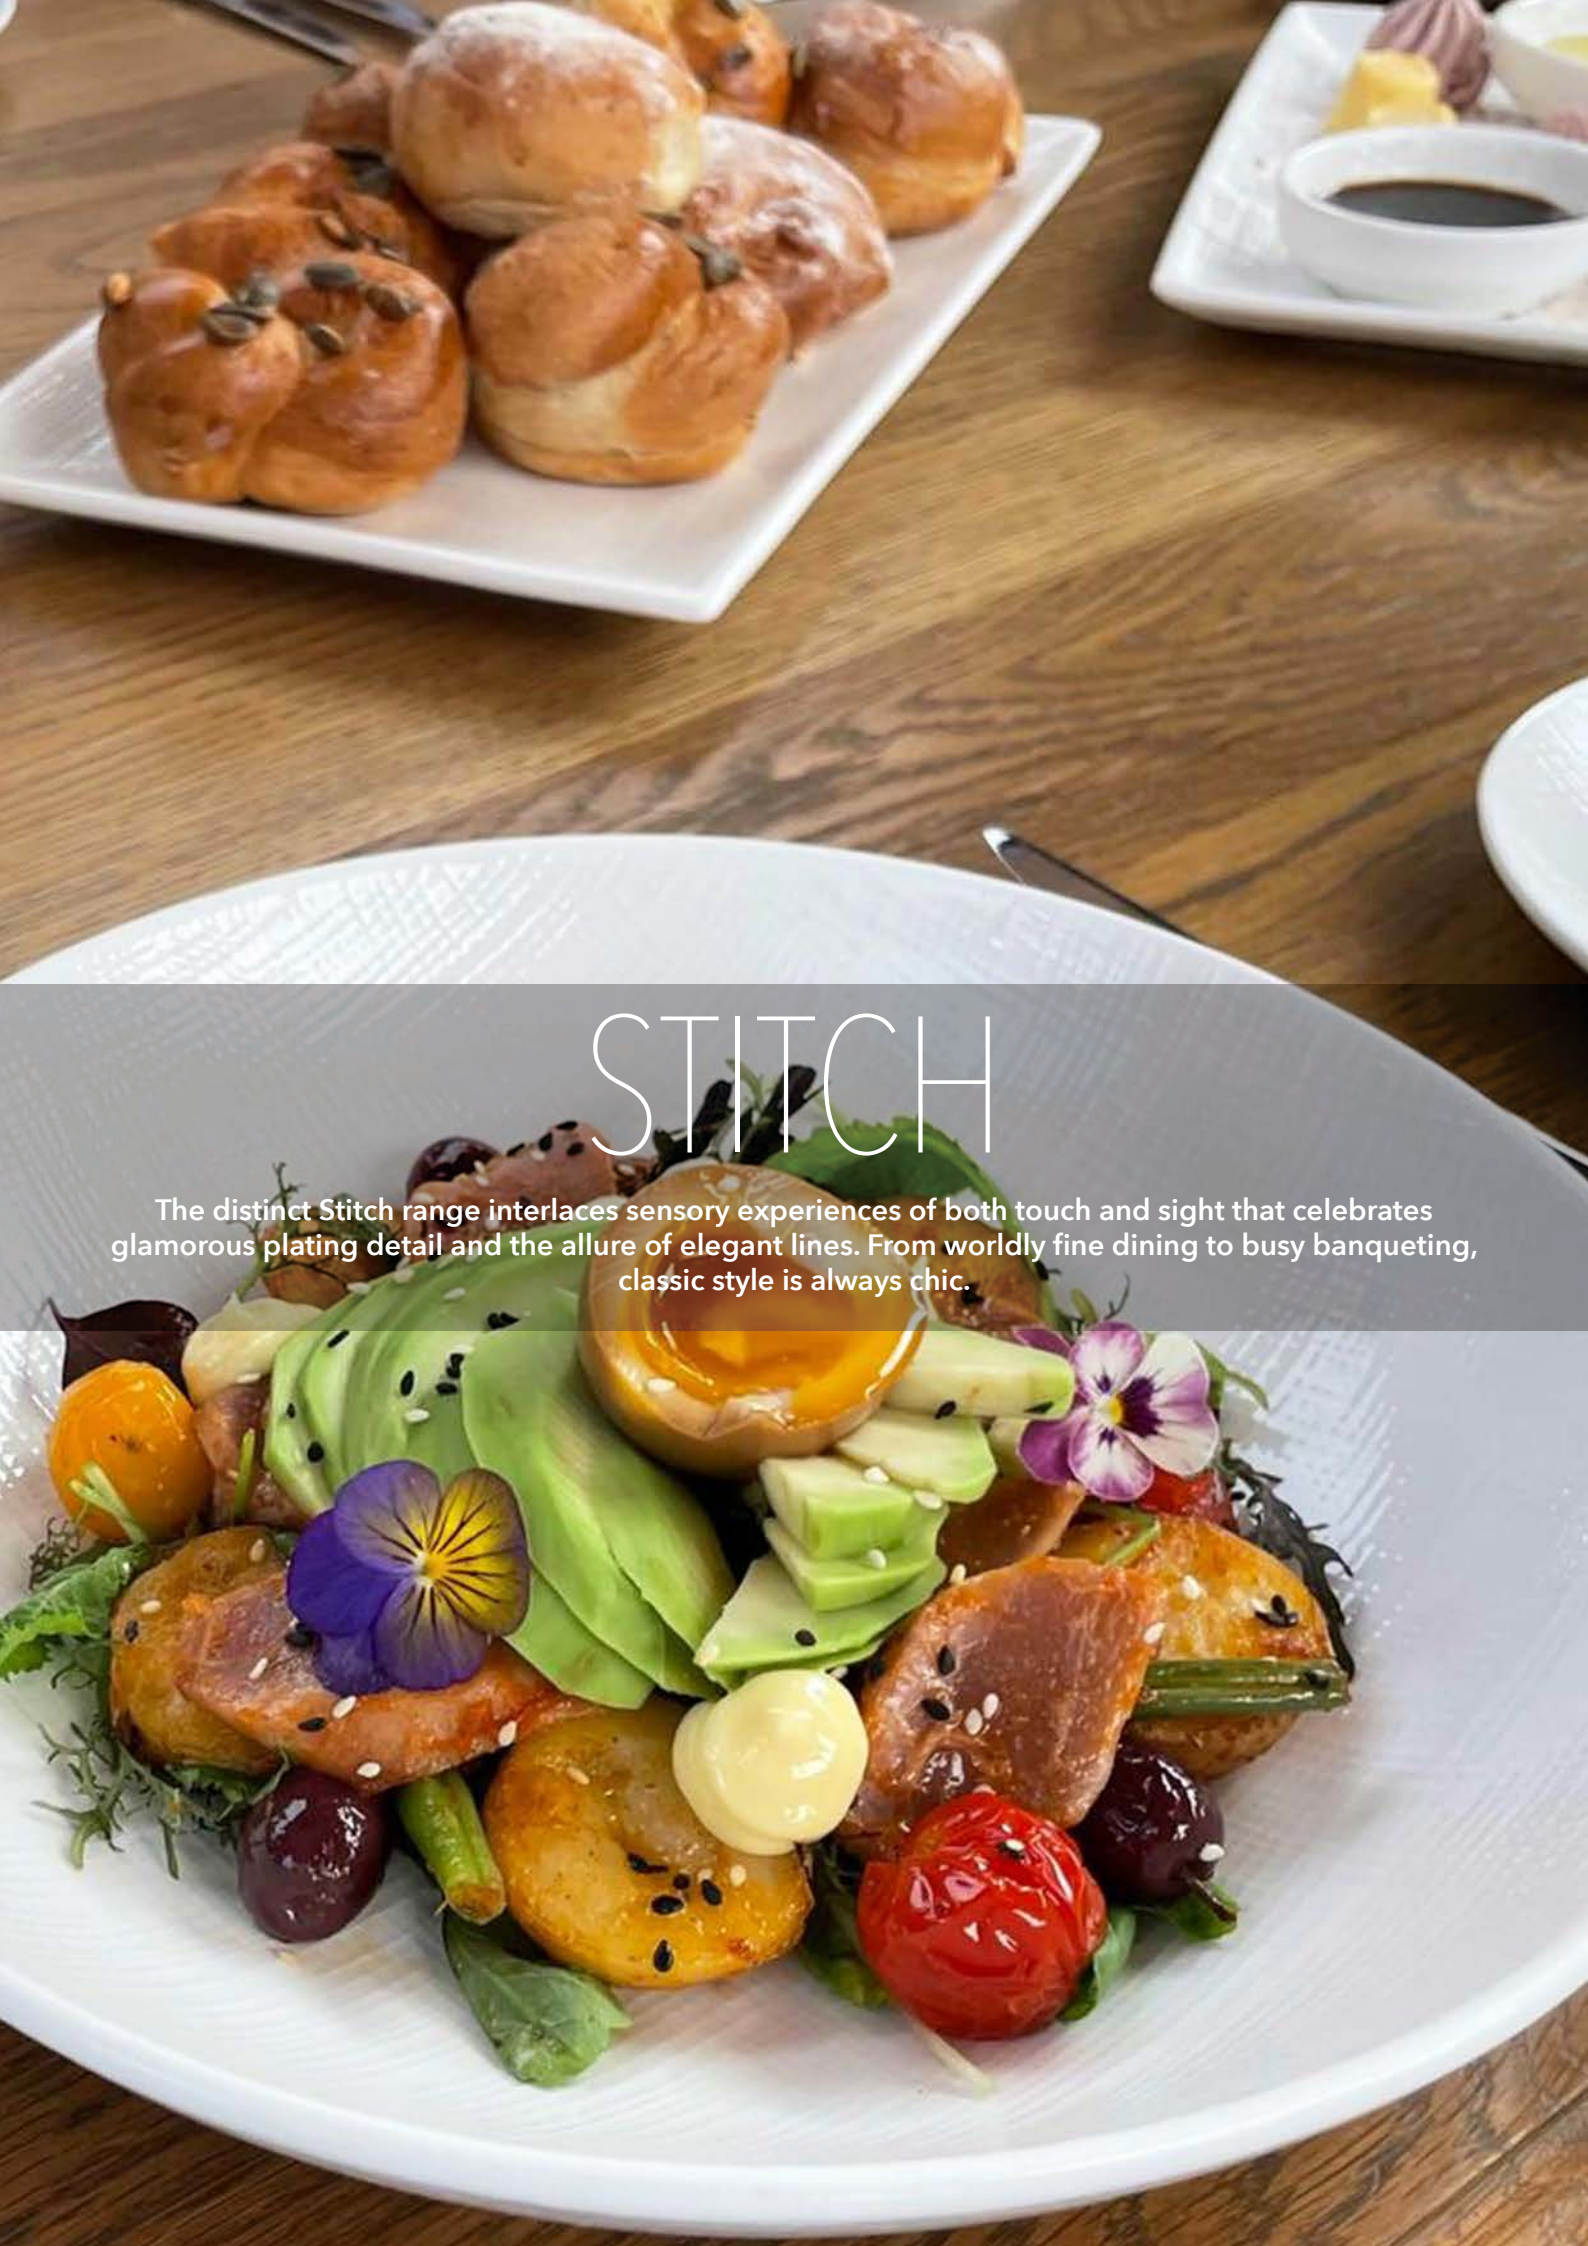

STITCH

The distinct Stitch range interlaces sensory experiences of both touch and sight that celebrates glamorous plating detail and the allure of elegant lines. From worldly fine dining to busy banqueting, classic style is always chic.