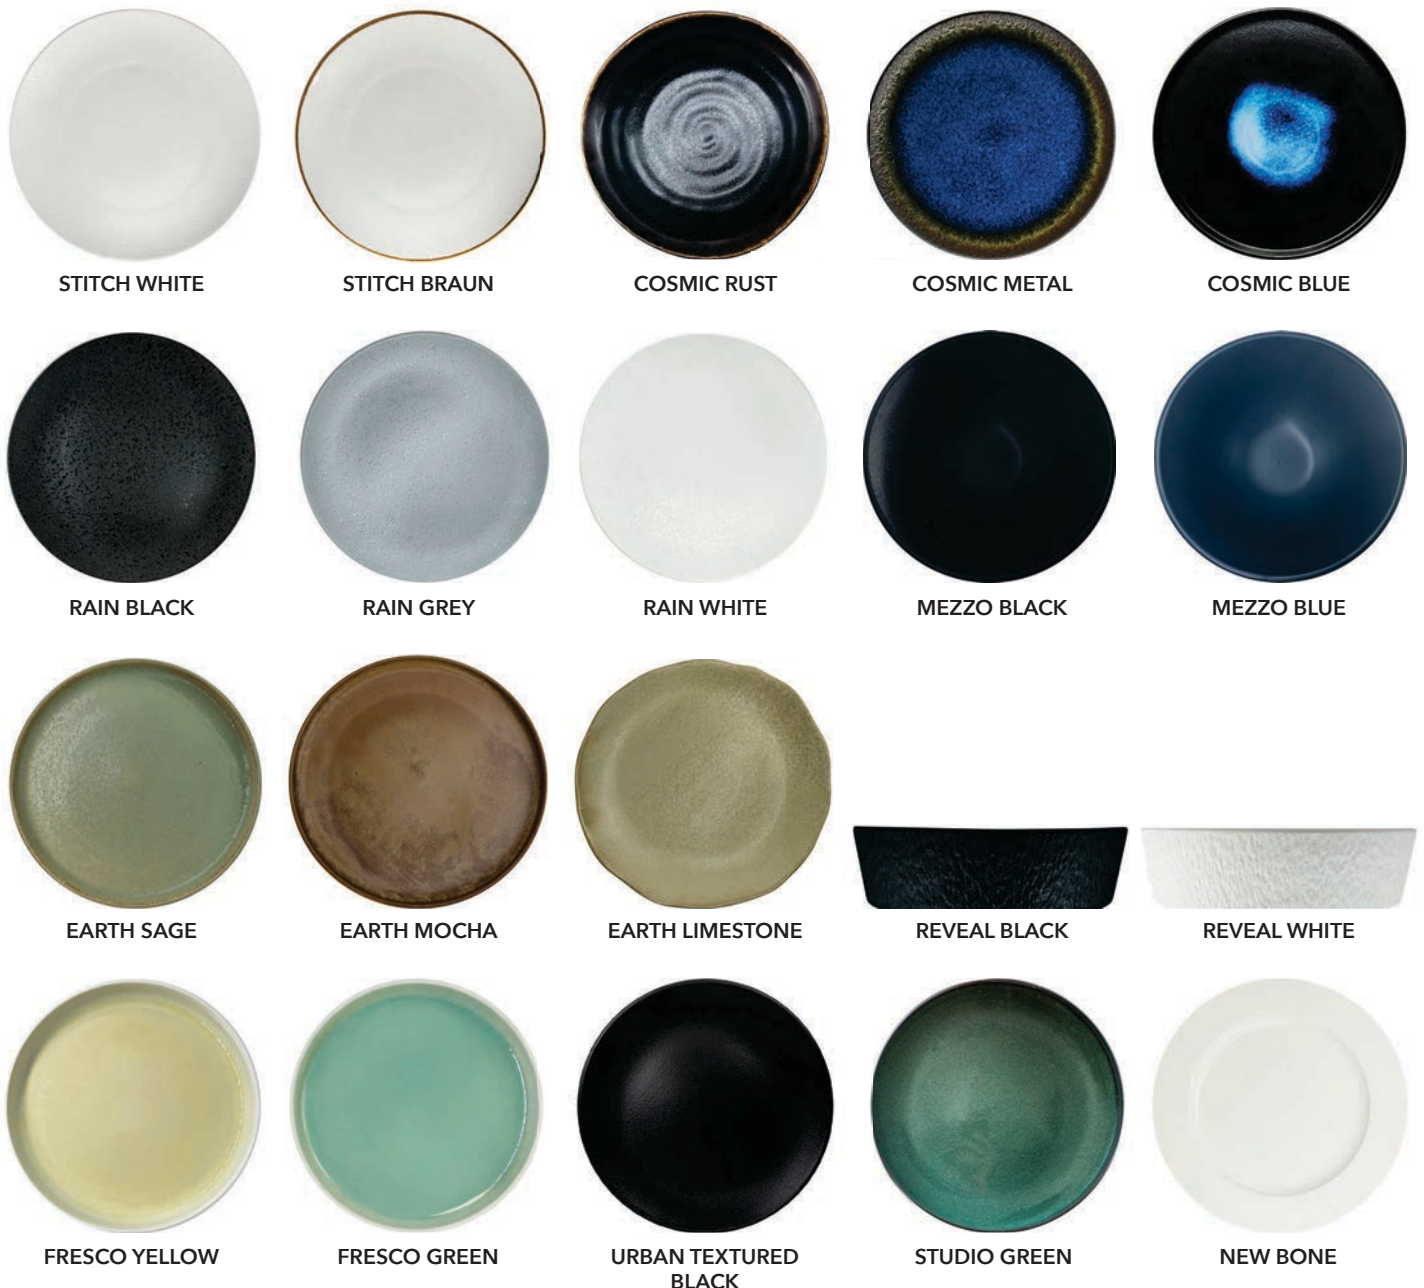

NOVA CRAFT, merging functionality with inspiration.

NOVA CRAFT is subtle textures, rich colours, and classic outlines with attention to detail to enhance visual appeal and elevate the overall dining experience. A crafted vitrified crockery range that is practical and versatile for every use, with a unique element that will leave a lasting impression.

NOVA CRAFT is trendy and durable with a designed product range offering, that is manufactured exclusively for the expected needs of the hospitality sector.

Developed to withstand the demands of high-volume use, NOVA CRAFT vitrified crockery is manufactured with durability and lasting quality in mind. From bustling restaurant services to elegant evening banquets, each piece is crafted to endure the demands of the hospitality environment without compromising on style, elegance, and bespoke individuality.

Efficiency meets versatility with NOVA CRAFT, designed to streamline food service operations and quality. Explore our collection and discover the perfect fusion of style, functionality, and durability for every dining experience.

Overview of our new NOVA ranges: