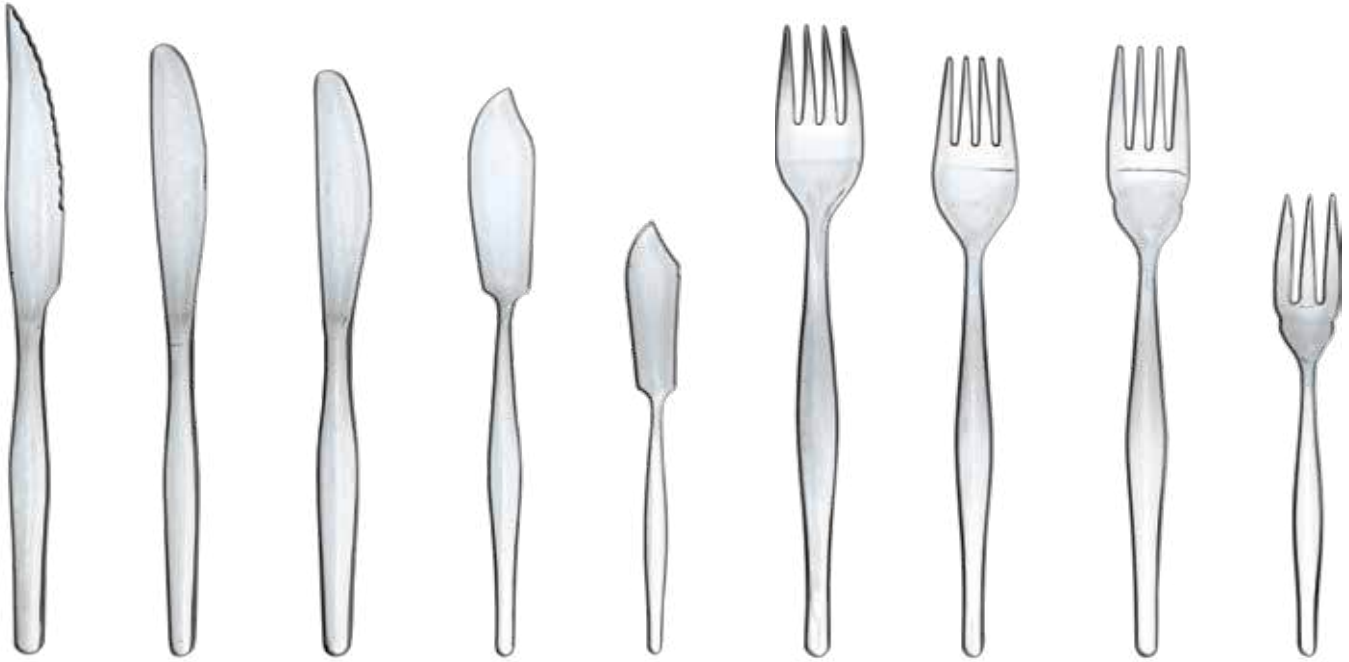

CUTLERY

SLIMLINE HIGH POLISH
18/0

W00940 : STEAK KNIFE
W00800 : TABLE KNIFE
W00830 : DESSERT KNIFE
W00870 : FISH KNIFE
W00921 : BUTTER KNIFE

W00810 : TABLE FORK
W00840 : DESSERT FORK
W00871 : FISH FORK
W00900 : CAKE FORK