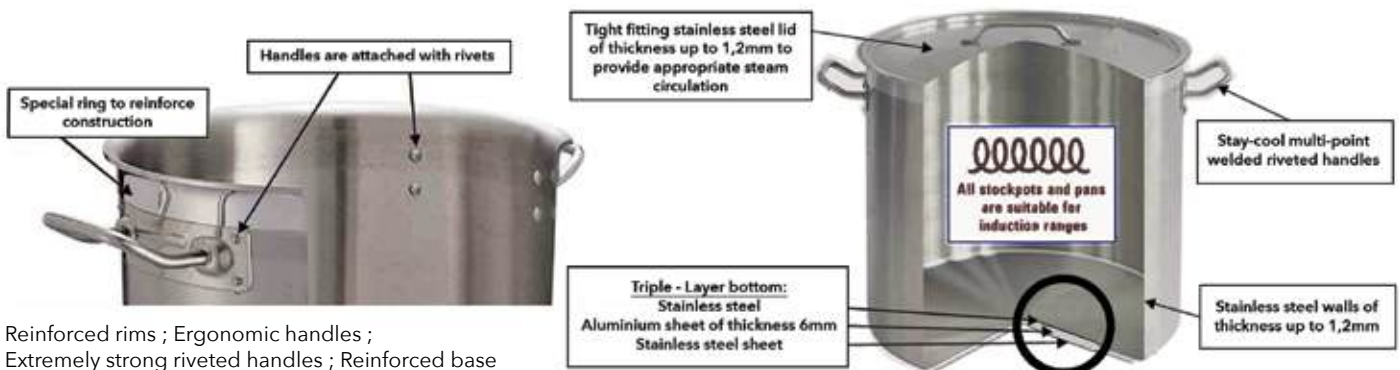

PROFESSIONAL LINE OF SATIN STOCKPOTS MADE OF STAINLESS STEEL

SAFETY FIRST!

SPECIAL RIVETS TO SECURE HANDLES! SAFETY & DURABILITY GUARANTEED!

Reinforced rims ; Ergonomic handles ;
Extremely strong riveted handles ; Reinforced base

All stockpots have reinforced handles.
Stockpots of diameter 36cm or larger have an additional ring to reinforce construction.