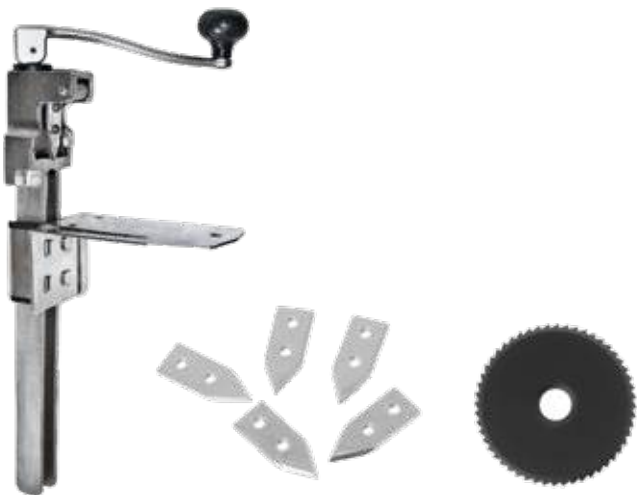

KITCHEN & BAR

KITCHEN SMALLS

DB201400 : DE BUYER MANDOLINE SLICER S/ STEEL WITH PUSHER
DB201101 : DE BUYER KOBRA MANDOLIN HANDHELD

LU41101 : MANDOLIN SLICER
LU41118 : MANDOLIN SLICER SPARE BLADE

LU53159 : CAN OPENER TABLE MOUNTED - HEAVY DUTY
LU54545 : BLADE FOR TABLE MOUNT CAN OPENER
LU54552 : GEAR FOR TABLE MOUNT CAN OPENER