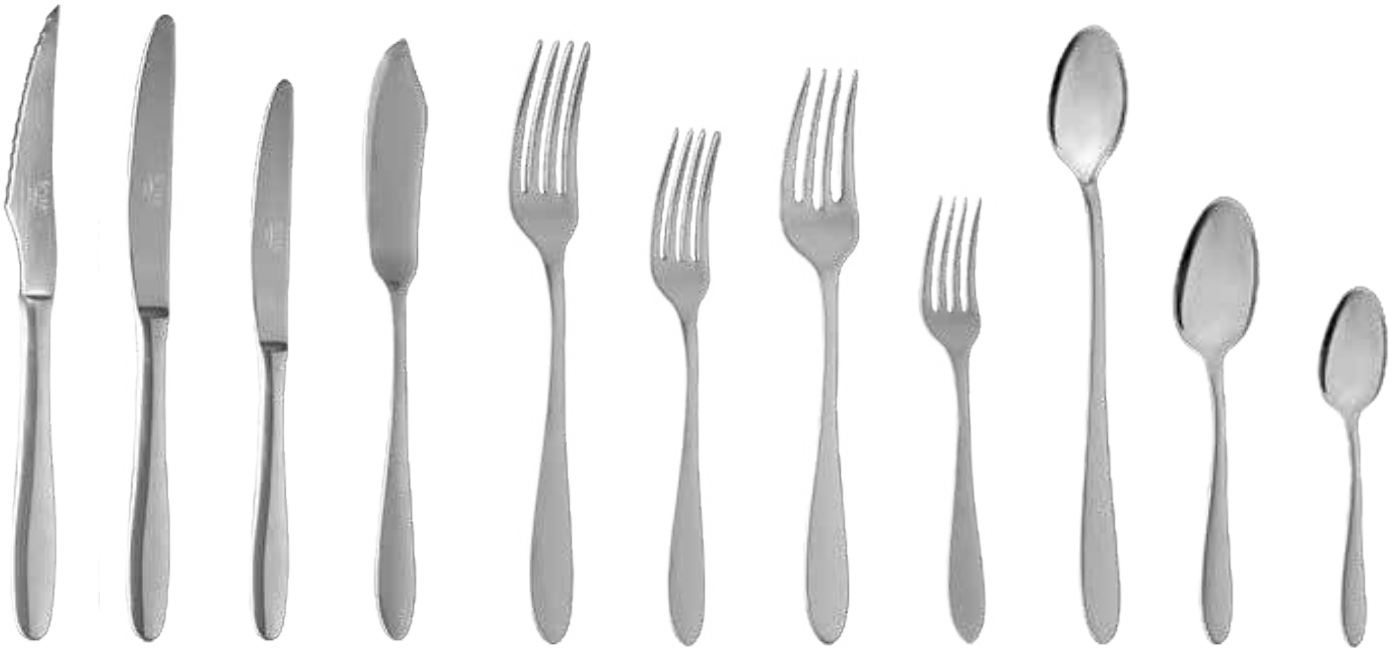

CUTLERY

NOVA LUX
18/10

NLSK1810 : STEAK KNIFE
NLTK1810 : TABLE KNIFE
NLDK1810 : DESSERT KNIFE
NLFK1810 : FISH KNIFE

NLTF1810 : TABLE FORK
NLDF1810 : DESSERT FORK
NLFF1810 : FISH FORK
NLCF1810 : CAKE FORK

NLSO1810 : SODA SPOON
NLTS1810 : TEA SPOON
NLCS1810 : COFFEE SPOON