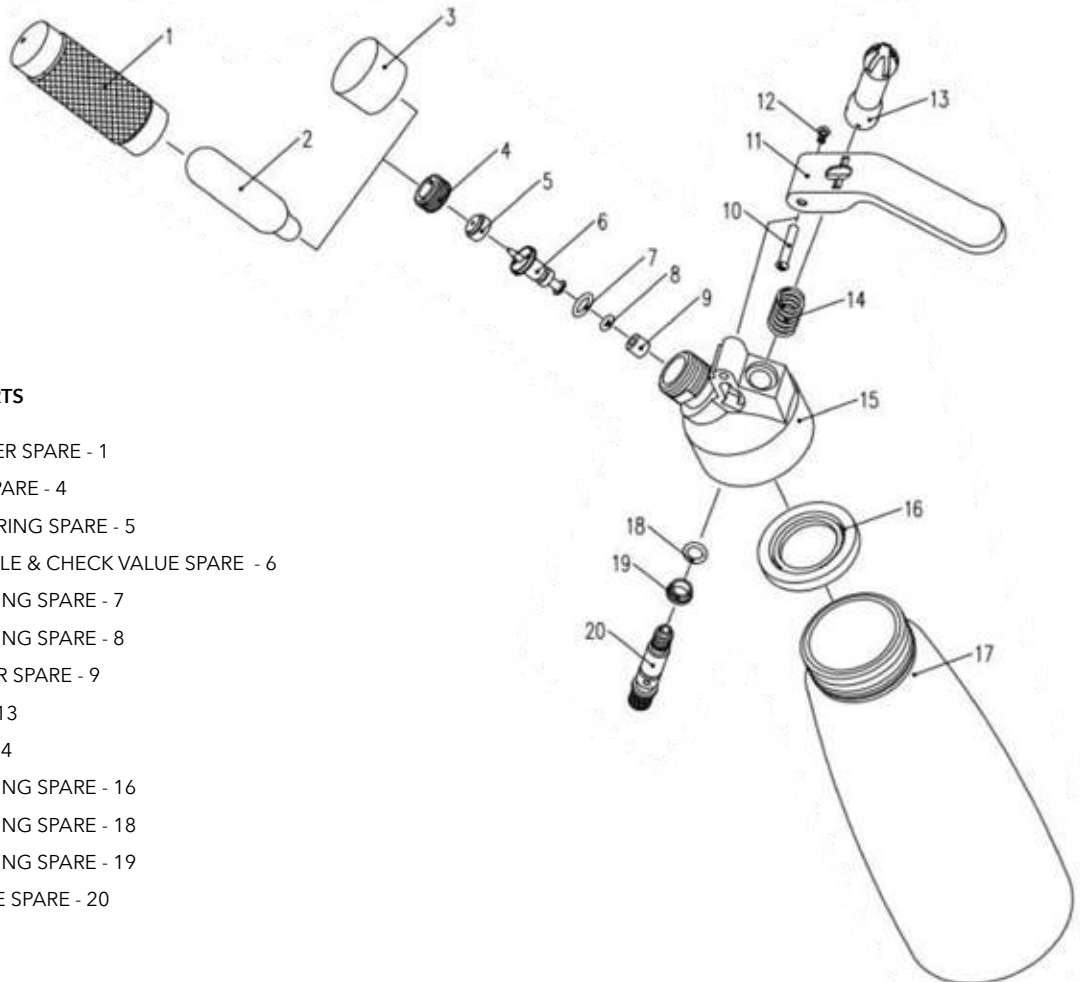

CREAM WHIPPER - SPARE PARTS

- **LU54705** : CHARGER HOLDER SPARE - 1
- **LU54712** : METAL SCREW SPARE - 4
- **LU54729** : SILICONE JOINT RING SPARE - 5
- **LU54736** : INFLATION NEEDLE & CHECK VALUE SPARE - 6
- **LU54743** : SILICONE SEAL RING SPARE - 7
- **LU54750** : SILICONE SEAL RING SPARE - 8
- **LU54767** : SILICONE RUBBER SPARE - 9
- **LU54774** : NOZZLE SPARE - 13
- **LU54781** : SPRING SPARE - 14
- **LU54798** : SILICONE SEAL RING SPARE - 16
- **LU54804** : SILICONE SEAL RING SPARE - 18
- **LU54811** : SILICONE SEAL RING SPARE - 19
- **LU54828** : DISCHARGE TUBE SPARE - 20