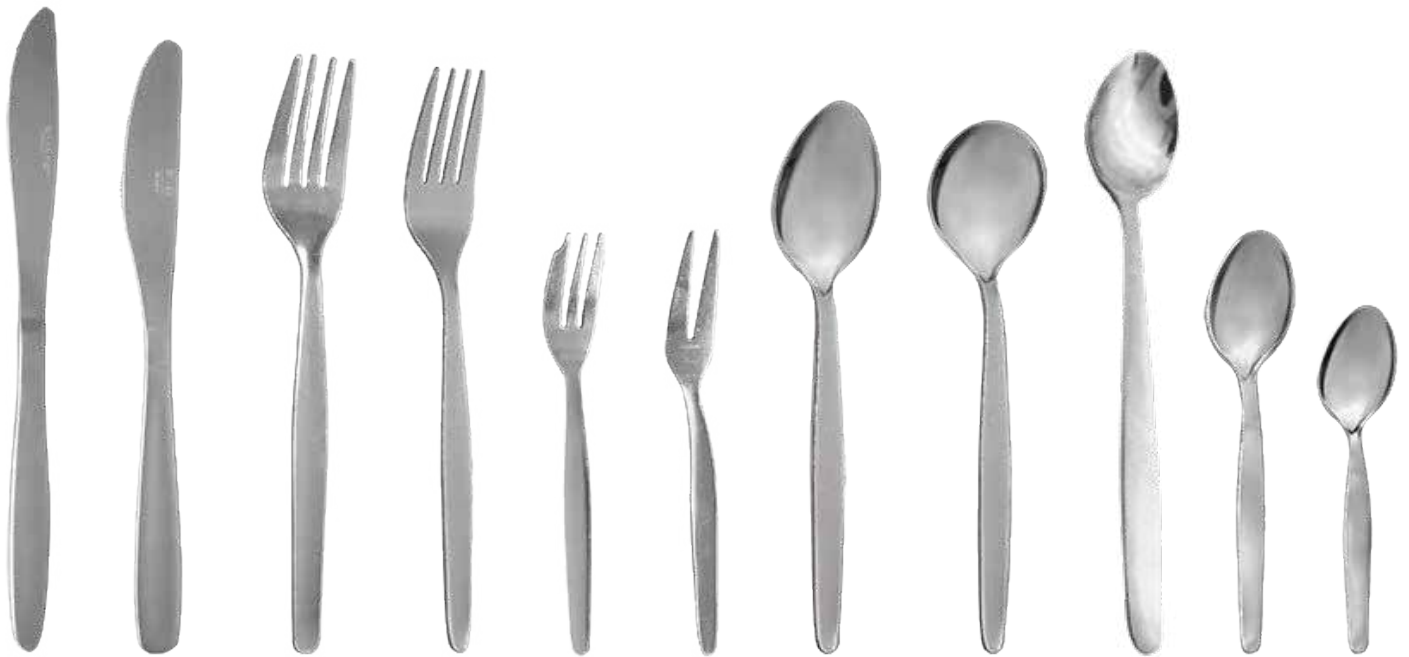

CUTLERY

NOVA ELOFF

NEFTK : TABLE KNIFE
NEFDK : DESSERT KNIFE

NEFTF : TABLE FORK
NEDFD : DESSERT FORK
NEFCF : CAKE FORK
NEFSF : SNAIL FORK

NEFDS : DESSERT SPOON
NEFSS : SOUP SPOON
NEFSO : SODA SPOON
NEFTS : TEA SPOON
NEFCS : COFFEE SPOON