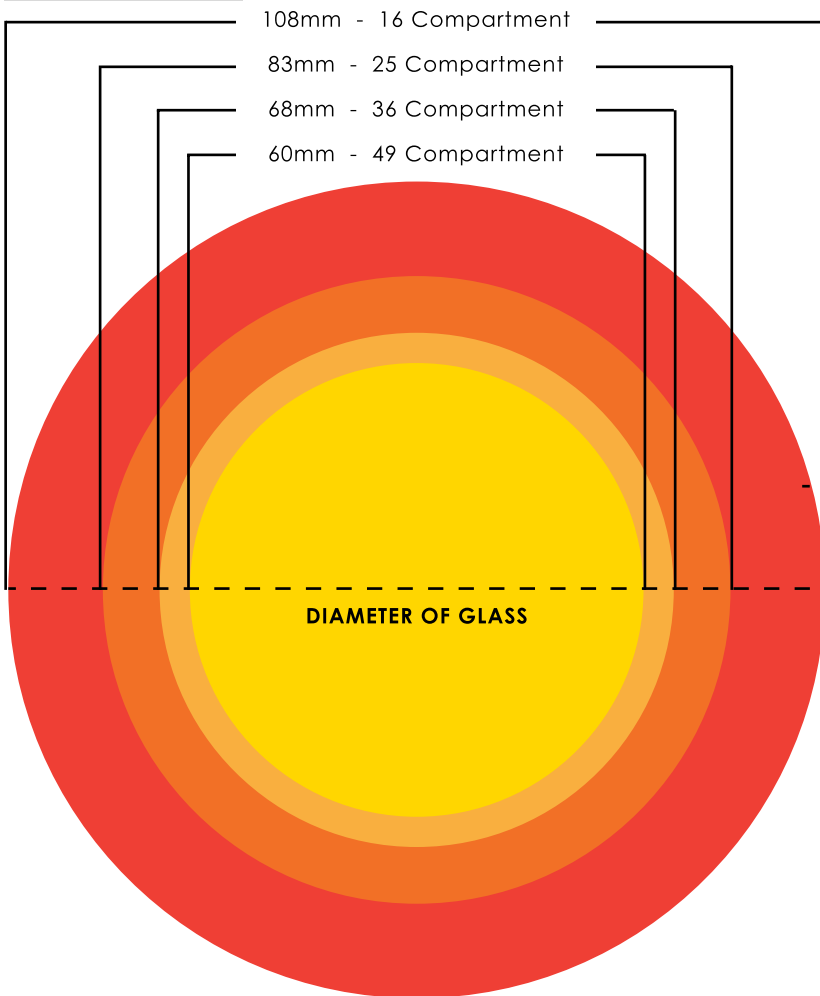

DISHWASHER DEVIDERS

STEPS TO DETERMINE THE CORRECT RACK & EXTENDER COMBINATION:

STEP 1

PLACE THE HEAD OR FOOT OF THE GLASS ON THE CIRCLE BELOW TO DETERMINE YOUR COMPARTMENT BASE SIZE.

STEP 2

PLACE THE GLASS ON THE HEIGHT CHART TO DETERMINE RACK COMBINATION.

STEP 1