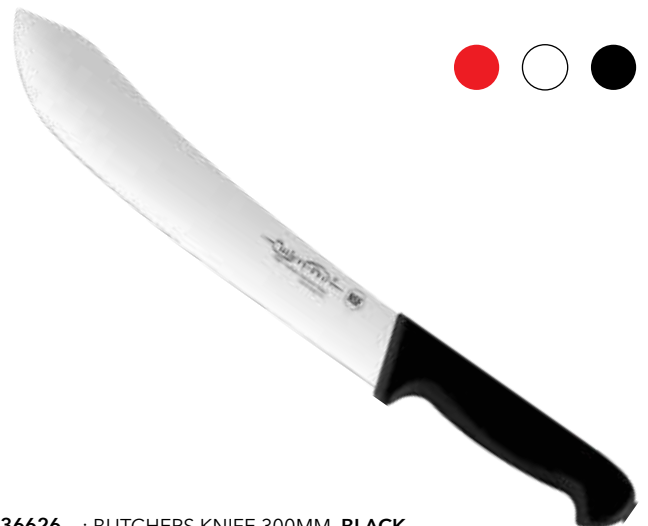

- CP36626 : BUTCHERS KNIFE 300MM BLACK
- CP36633 : BUTCHERS KNIFE 300MM WHITE
- CP36640 : BUTCHERS KNIFE 300MM RED